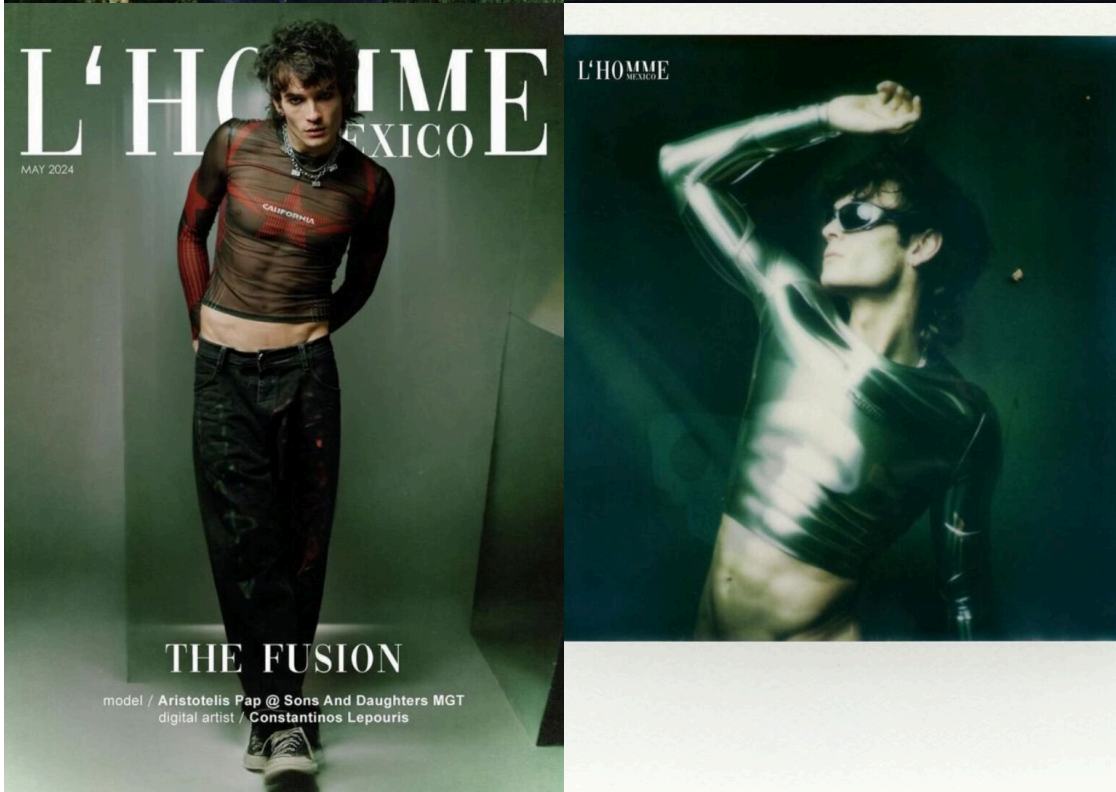

True

186CM/93CM/74CM/93.5CM 44 Brown/Blue

ARISTOTELIS PAPAOPOULOSS