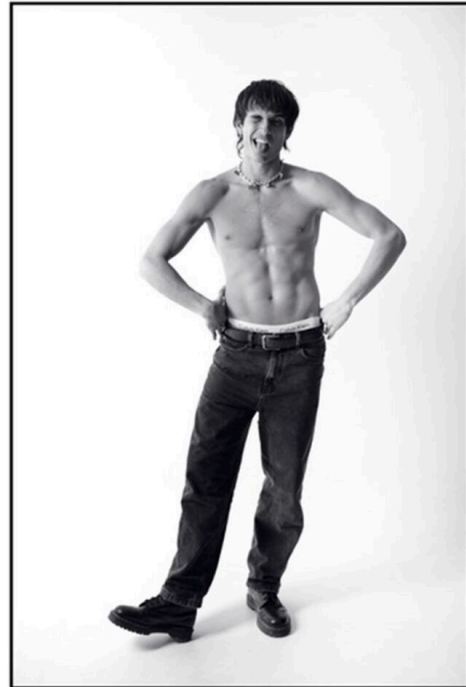

A black and white close-up portrait of a young man with dark, wavy hair and a serious expression. He has a nose ring and is wearing a dark, textured sweater. The background is a plain, light color.

True

**ARISTOTELIS
PAPAIOULOSS**

True

186CM/93CM/74CM/93.5CM 44 Brown/Blue

ARISTOTELIS PAPAOPOULOSS

True

186CM/93CM/74CM/93.5CM 44 Brown/Blue

ARISTOTELIS PAPAPOULOSS

True

186CM/93CM/74CM/93.5CM 44 Brown/Blue

**ARISTOTELIS
PAPAPOULOSS**

True

186CM/93CM/74CM/93.5CM 44 Brown/Blue

**ARISTOTELIS
PAPAOPOULOSS**

True

186CM/93CM/74CM/93.5CM 44 Brown/Blue

**ARISTOTELIS
PAPAPOULOSS**