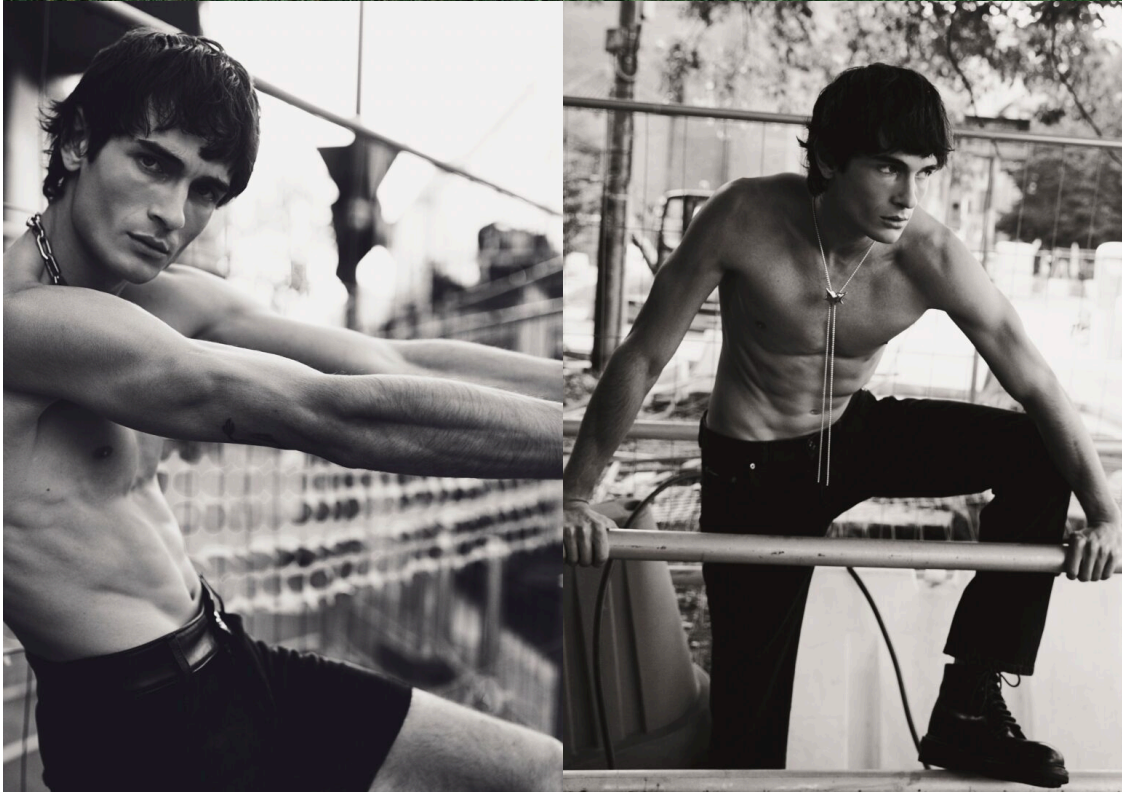

True

186CM/93CM/74CM/93.5CM 44 Brown/Blue

**ARISTOTELIS
PAPAPOULOS**