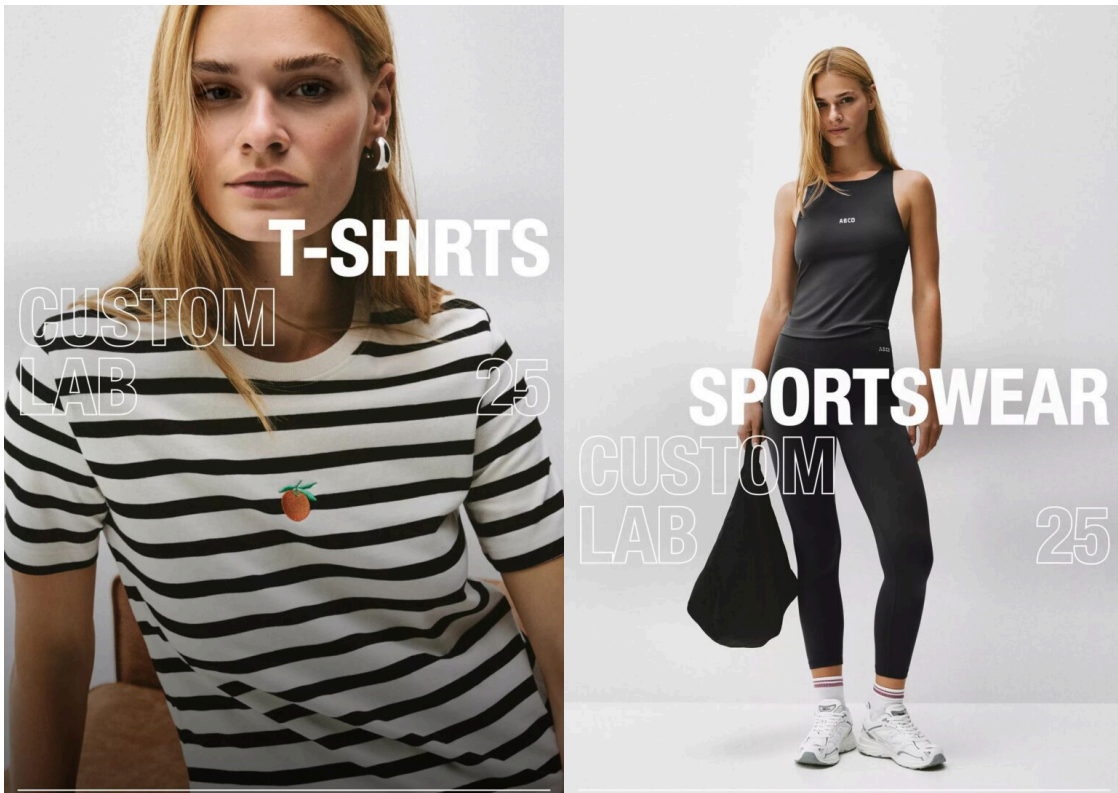

True

179CM/84CM/58CM/95CM 39 Light Brown/Green