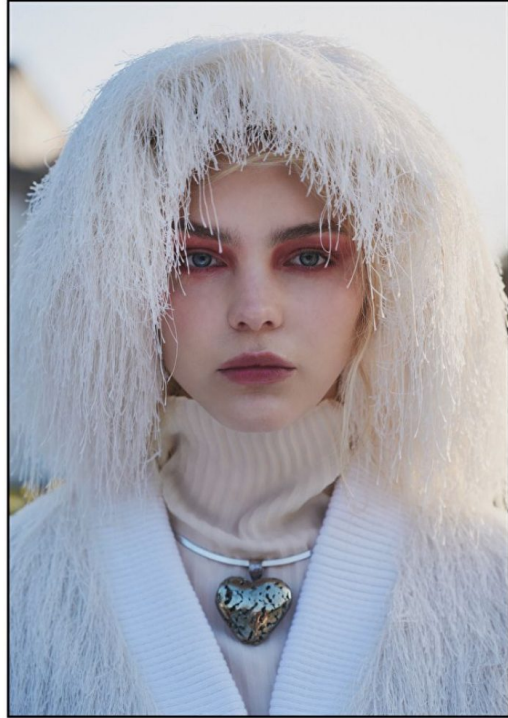

A close-up portrait of a young woman with blonde hair and light blue eyes, looking slightly to the left. She is wearing a dark jacket. The background is a solid blue color.

True

**ELLA
MANDT**

True

175CM/85CM/64CM/94CM 39 Blonde/Blue

**ELLA
MANDT**

True

175CM/85CM/64CM/94CM 39 Blonde/Blue

**ELLA
MANDT**

True

175CM/85CM/64CM/94CM 39 Blonde/Blue

**ELLA
MANDT**

True

175CM/85CM/64CM/94CM 39 Blonde/Blue

**ELLA
MANDT**

True

175CM/85CM/64CM/94CM 39 Blonde/Blue

**ELLA
MANDT**

True

175CM/85CM/64CM/94CM 39 Blonde/Blue

**ELLA
MANDT**

True

175CM/85CM/64CM/94CM 39 Blonde/Blue

**ELLA
MANDT**

True

175CM/85CM/64CM/94CM 39 Blonde/Blue

**ELLA
MANDT**

True

175CM/85CM/64CM/94CM 39 Blonde/Blue