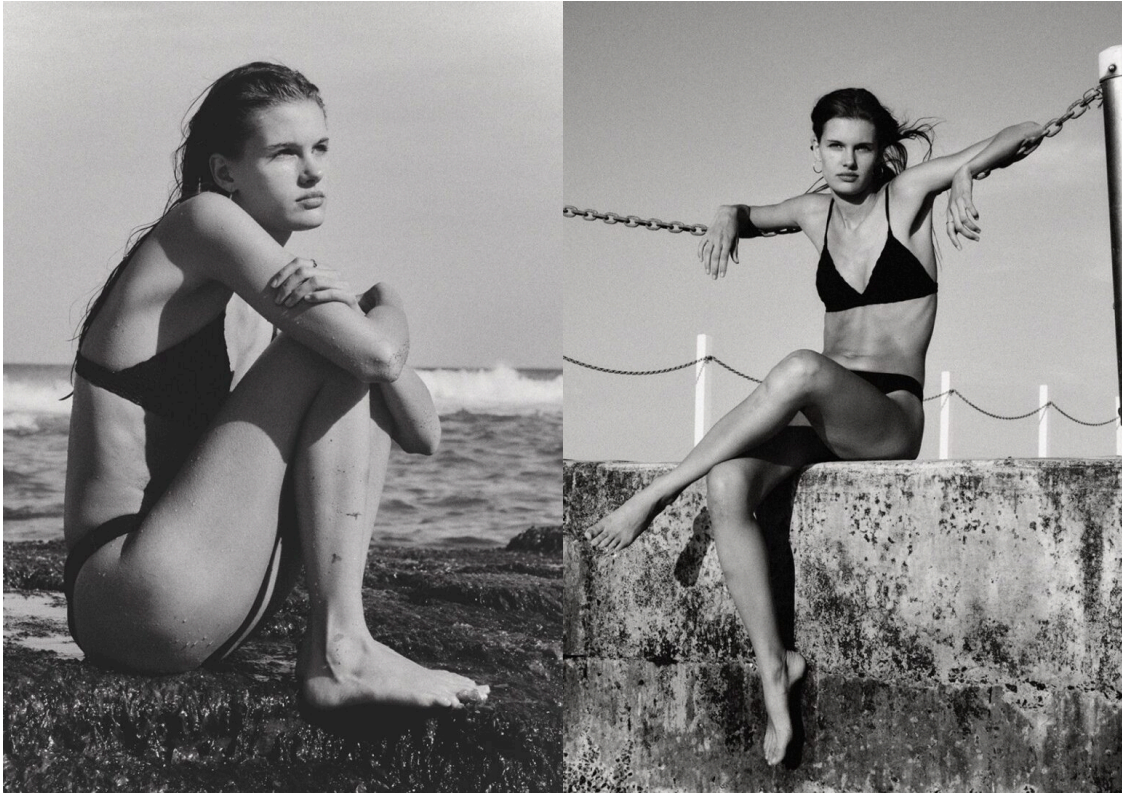

True

172CM/80CM/60CM/93CM 38 Dark Brown/Green Brown

**JULIETTE
ZIJLSTRA**