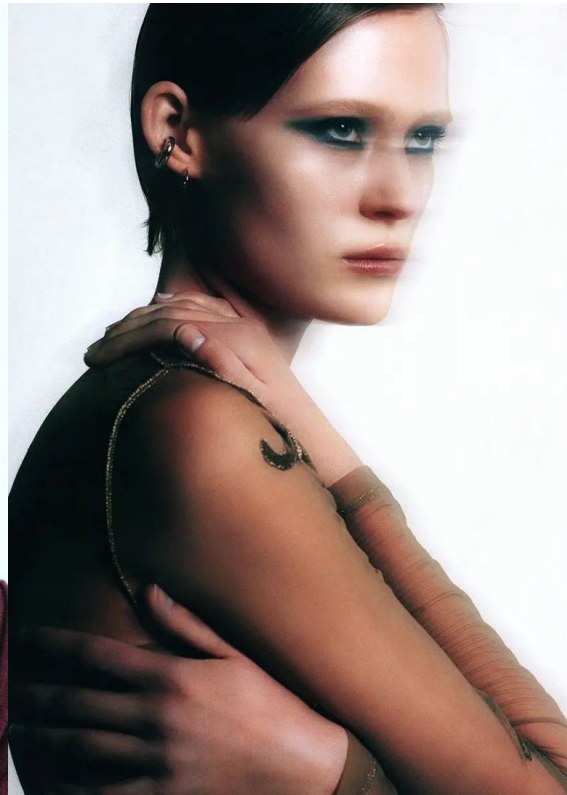

True

180CM/77CM/60CM/88CM 39 Blonde/Green

**KAROLINA
KUCINSKA**