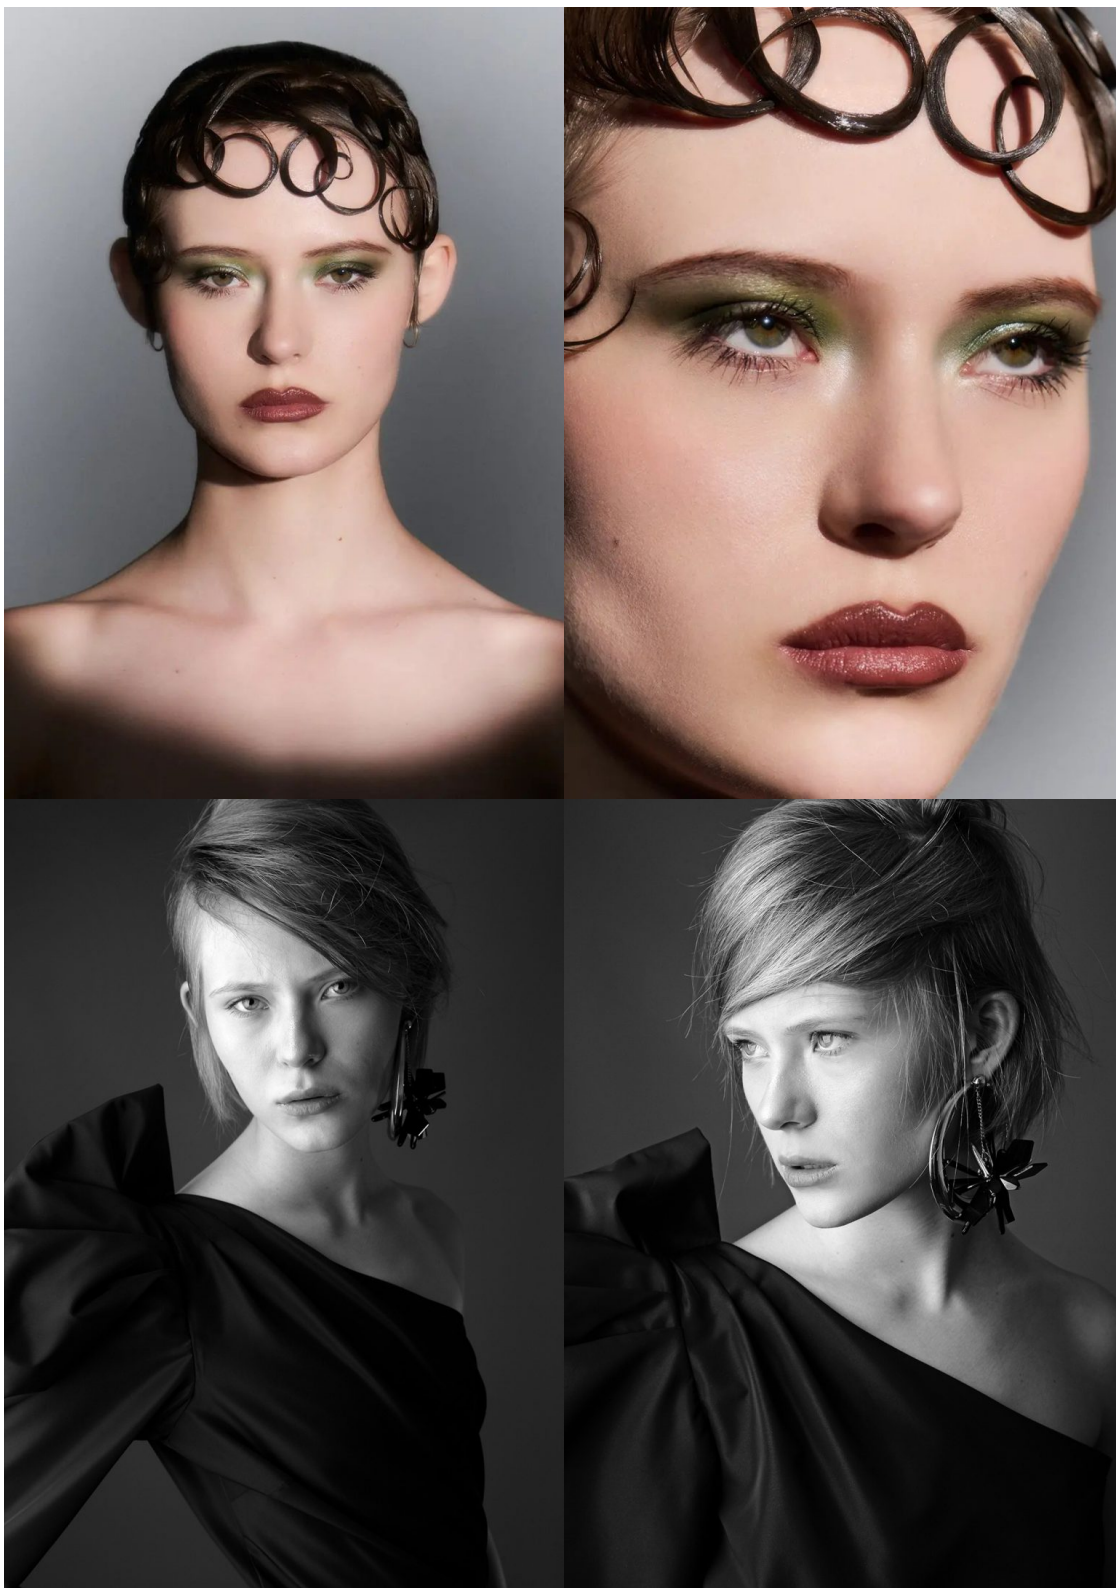

A black and white portrait of a woman with her hair pulled back, looking slightly to the left. She is wearing a large, dark, textured earring. The word "True" is written in a large, red, serif font across the top of her head.

True

**KAROLINA
KUCINSKA**

True

180CM/77CM/60CM/88CM 39 Blonde/Green

**KAROLINA
KUCINSKA**

True

180CM/77CM/60CM/88CM 39 Blonde/Green

**KAROLINA
KUCINSKA**

True

180CM/77CM/60CM/88CM 39 Blonde/Green

KAROLINA KUCINSKA

True

180CM/77CM/60CM/88CM 39 Blonde/Green

KAROLINA KUCINSKA

True

180CM/77CM/60CM/88CM 39 Blonde/Green

**KAROLINA
KUCINSKA**

True

180CM/77CM/60CM/88CM 39 Blonde/Green

**KAROLINA
KUCINSKA**

True

180CM/77CM/60CM/88CM 39 Blonde/Green

**KAROLINA
KUCINSKA**

True