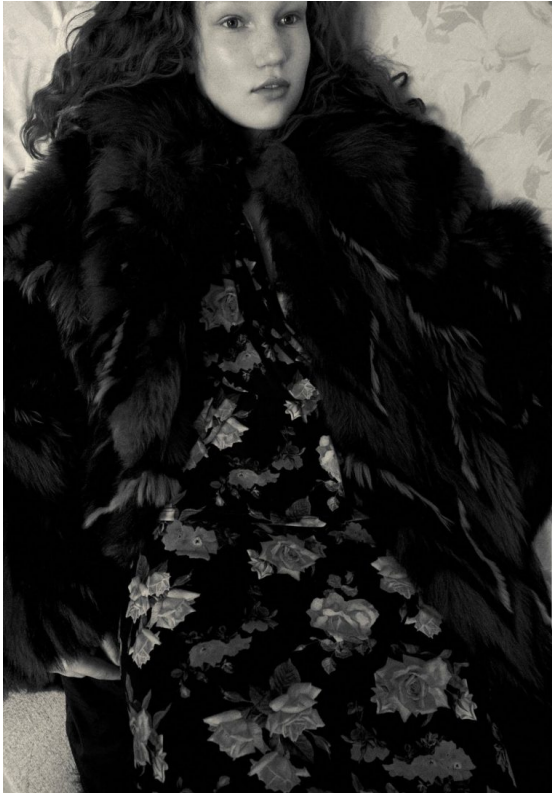

True

174CM/84CM/61CM/93CM 39.5 Red/Blue Green

**MYRTHE
KOOIJMAN**