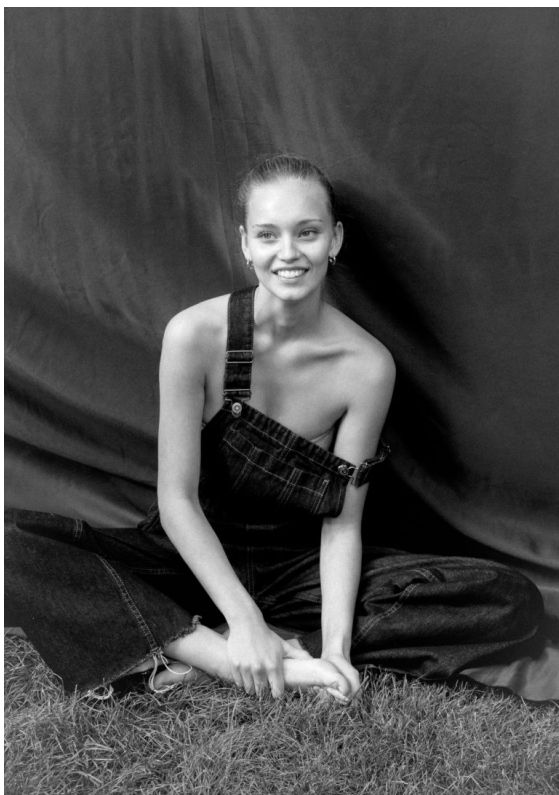

True

177CM/80CM/62CM/92CM 39 Blonde/Blue

**POLA
POKORSKA**