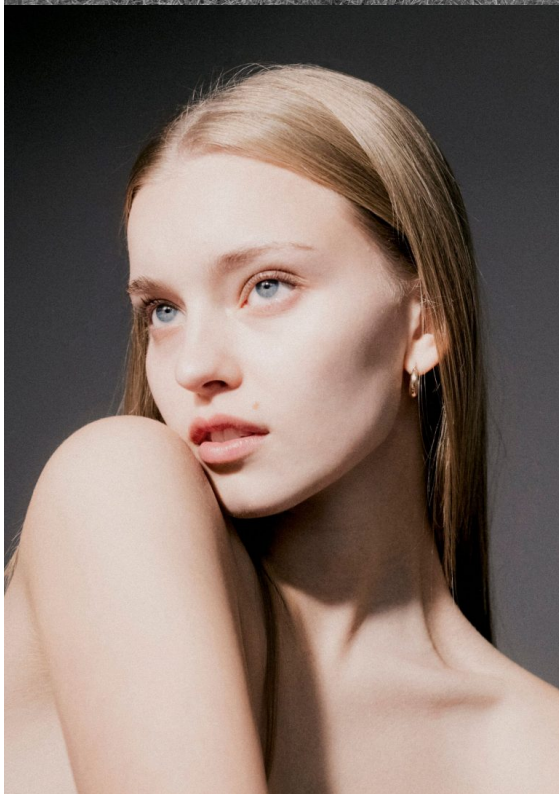

A black and white close-up portrait of a woman with her hands on her head, looking directly at the camera. The image has a grainy, high-contrast aesthetic. The word "True" is written in a red serif font across the top of her forehead.

# True

177CM/80CM/62CM/92CM 39 Blonde/Blue

**POLA  
POKORSKA**