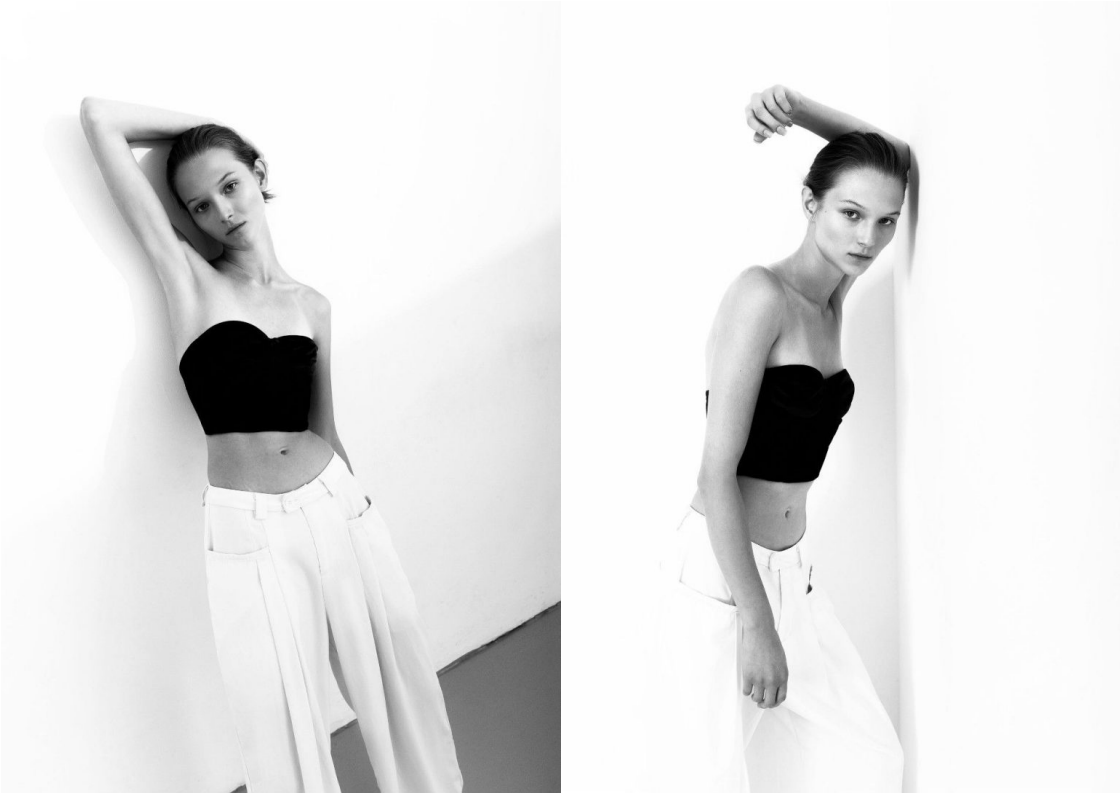

True

180CM/74CM/58CM/89CM 39.5 Dark Blonde/Green

**YANA
GRINKOVA**